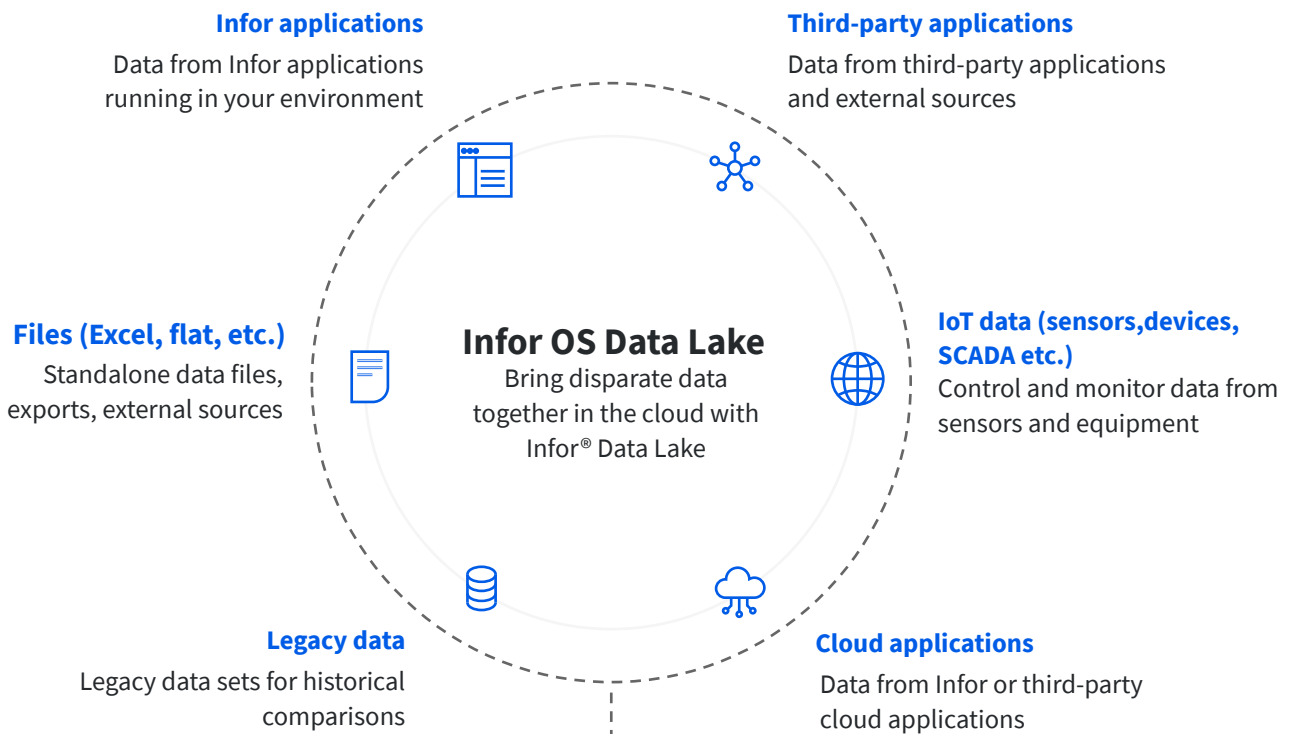

# Harness the power of data

Generating useful insights from all of the data your organization collects is an ongoing challenge, especially when traditional data warehouses remain slow, complex, and expensive.

### Automated data refinement

- Easily connect live data or extract data from any source
- Unify data from multiple source systems
- Utilize a patented solution that automates the building of a business-ready data store

### Agile semantic layer

- Use common and reusable enterprise metrics and business rules
- Enable local execution with global governance
- Work independently and build collaboratively

### Smart analytics

- Create a powerful, AI-enabled, self-service user experience
- Automatically discover insights at speed and scale
- Augment decision-making to extend the value of enterprise data

[Learn more](#)